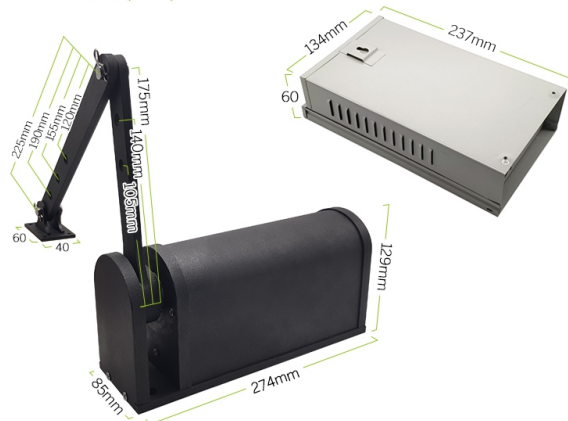

Range of application	Various flat-open doors with the width $\leq$ 1200mm and the weight $\leq$ 120Kg
Open angle	90°
Power supply	DC24V 5A
Rated power	25w
Static power	0.5W (no electromagnetic lock)
Open/Close speed	1-9 gears, adjustable (corresponding opening time 10-3S)
Open hold time	1~99 seconds
Operating temperature	-20°C~60°C
Operating humidity	30%~95%(no condensation)
Atmospheric pressure	700hPa ~1060hPa
Dimensions	274x85x129mm
Power box size	237x134x60mm
Packing box size	370x340x150mm
Weight	9kg

## SIDE MOUNTED AUTOMATIC DOOR OPERATOR

Suitable for Community Gate and Hotel Main Front Gate

## COMES WITH POWER BOX

110V 220V Power supply

Dimensions(mm)

Remote control

Power supply

Power box

Installation package